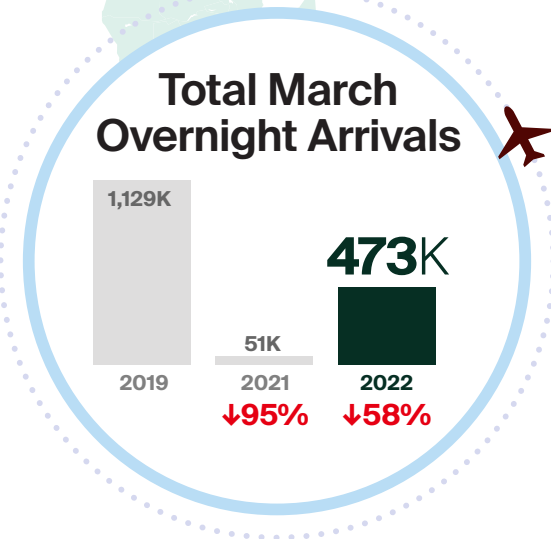

# MARCH 2022 OVERNIGHT ARRIVALS at a glance\*

\*Canadian borders opened to the US on Aug 9, 2021, and to international on Sep 7, 2021.

↕↗% = Percent change (%) compared to the same period in 2019\*\*

## Mode of Arrivals in March 2022

\*\*Percentages shown are year-over-year changes compared to the same period in 2019.

Arrivals figures are preliminary estimates and are subject to change.

Infographic designed by @DestinationCAN