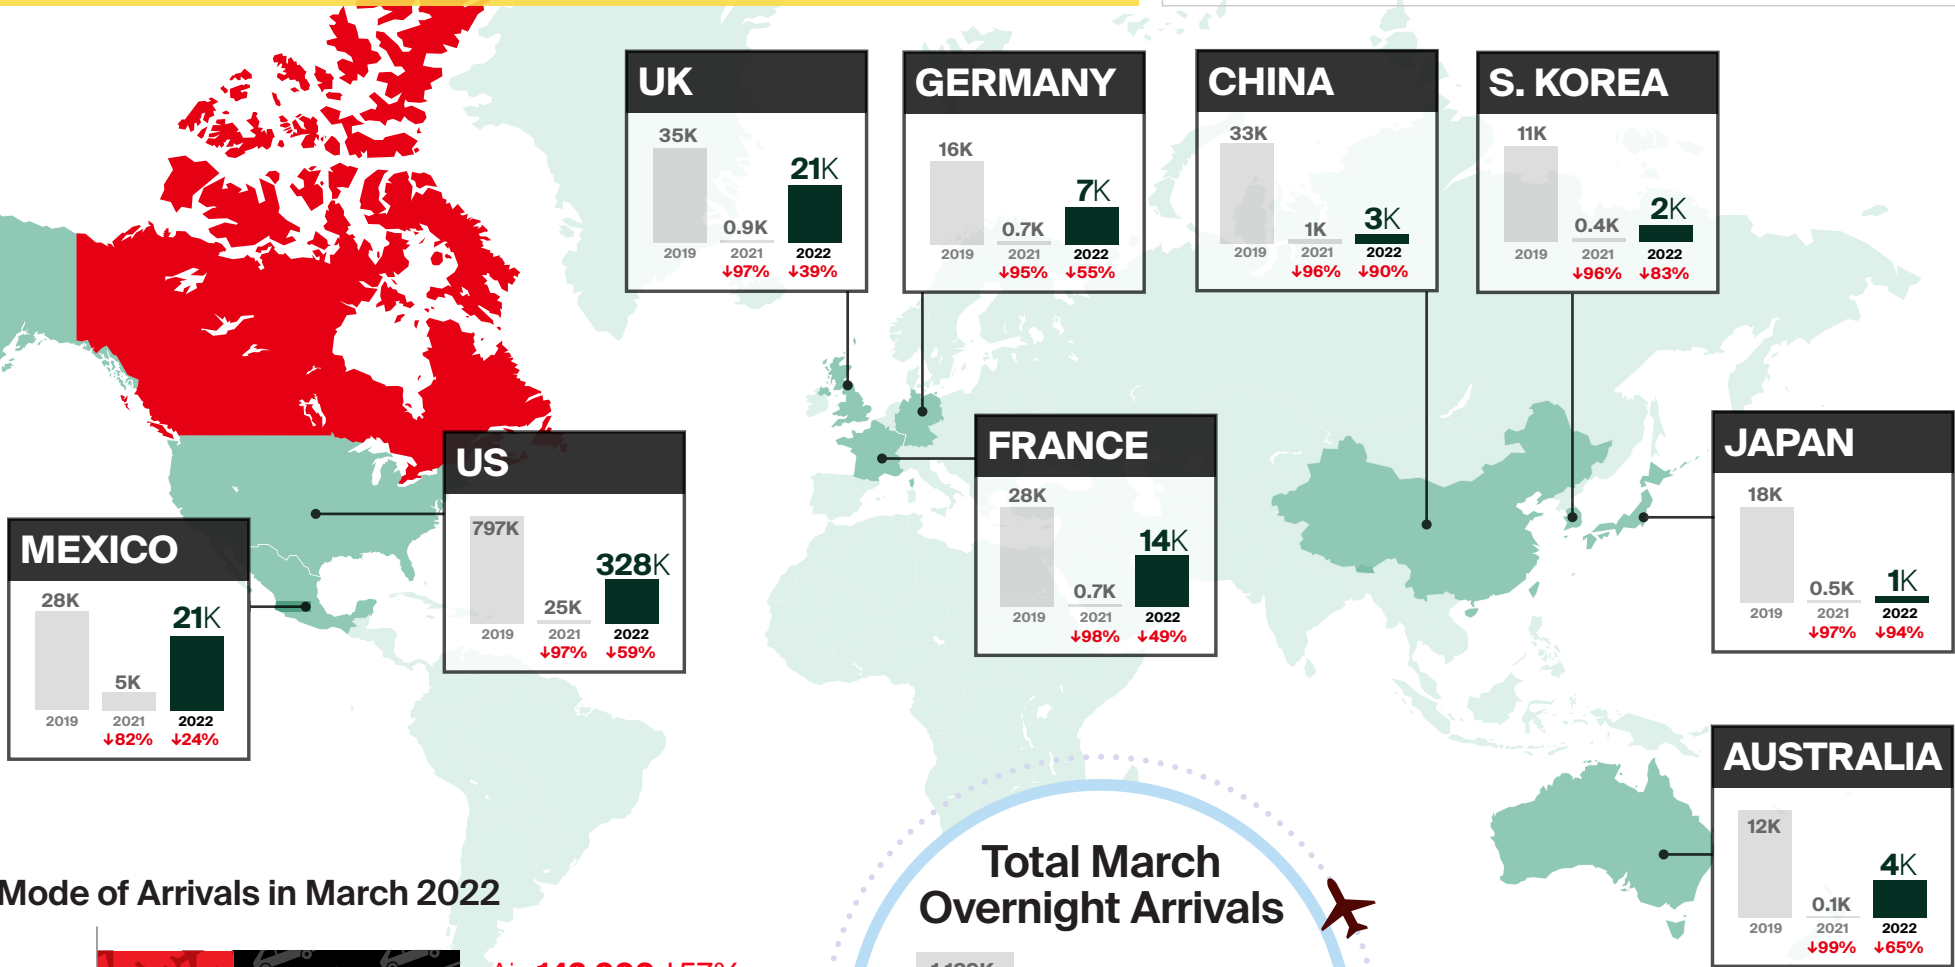

# MARCH 2022 OVERNIGHT ARRIVALS at a glance\*

\*Canadian borders opened to the US on Aug 9, 2021, and to international on Sep 7, 2021.

↕↗% = Percent change (%) compared to the same period in 2019\*\*

## Mode of Arrivals in March 2022

\*\*Percentages shown are year-over-year changes compared to the same period in 2019.

Arrivals figures are preliminary estimates and are subject to change.

Infographic designed by @DestinationCAN