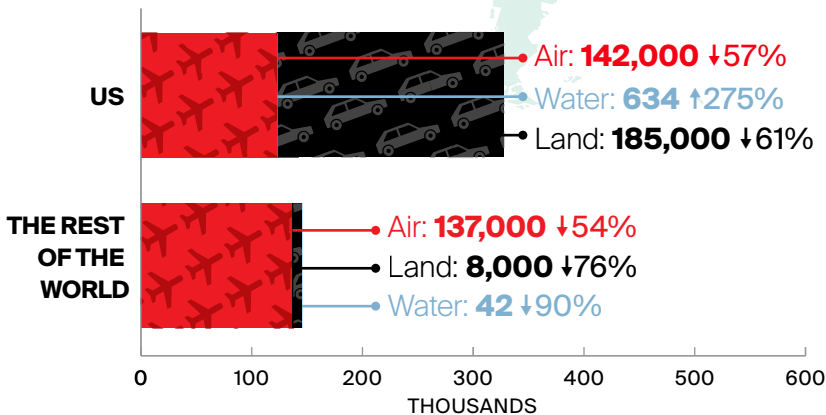

# MARCH 2022 OVERNIGHT ARRIVALS at a glance\*

\*Canadian borders opened to the US on Aug 9, 2021, and to international on Sep 7, 2021.

↕↗% = Percent change (%) compared to the same period in 2019\*\*

## Mode of Arrivals in March 2022

\*\*Percentages shown are year-over-year changes compared to the same period in 2019.

Arrivals figures are preliminary estimates and are subject to change.

Infographic designed by @DestinationCAN